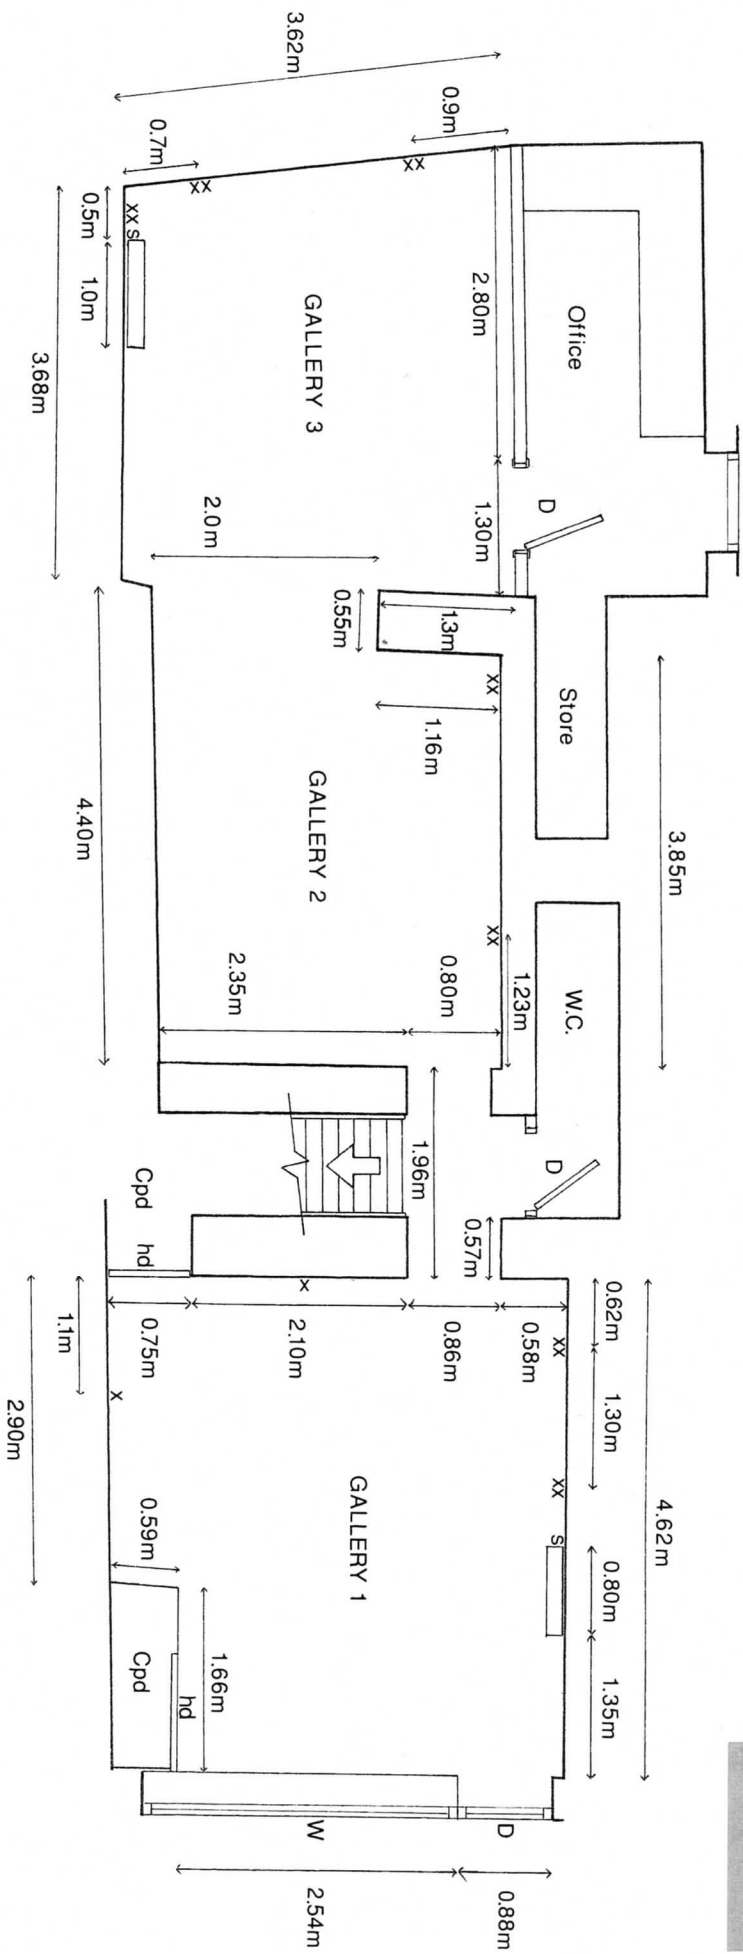

43 St. James Street
 Kings Lynn
 Norfolk
 PE30 5BZ

Ground Floor

- Key:
- W - Window
 - D - Door (requires access)
 - hd - Hidden Door
 - x - Single Socket
 - xx - Double Socket
 - s - Switch

Title: GREYFRIARS ART SPACE GALLERY PLAN

Date: MARCH 2010

Scale: 1:50 at A3

Notes: • Ceiling height 2.4m
 • Storage heaters project 15cm from the wall and stand 70cm tall